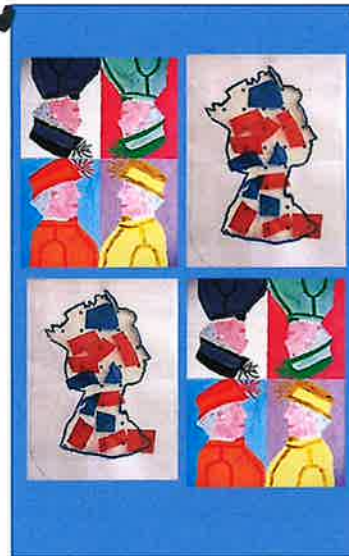

Half Term Homework

To design a flag for our Jubilee bunting. This will be used at our Jubilee lunch with prizes going to the best designs.

All entries must be A4 size.

Entries must be in on Monday 6th June.